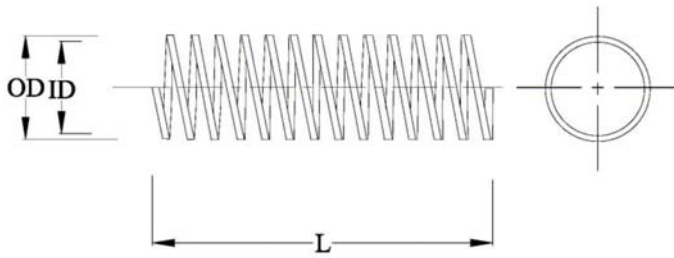

## SPRINGS

ID	OD	Length
4.8	6mm	as per customer requirement
3.5	3/16"	as per customer requirement
6	7.8mm	as per customer requirement

Others sizes are also available as per customer requirement.