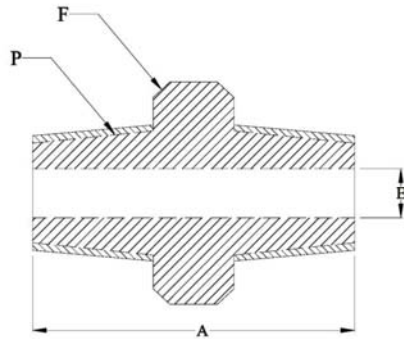

HEX NIPPLE

Pipe Size	Dimensions		
	A	E	F
P-PT, NPT			
1/8	30	4.8	7/16
1/4	38	7.1	9/16
3/8	40	9.6	11/16
1/2	50	11.9	7/8
3/4	50	15.7	1-1/16
1	60	22.3	1-3/8

Temperature Sensor Technology