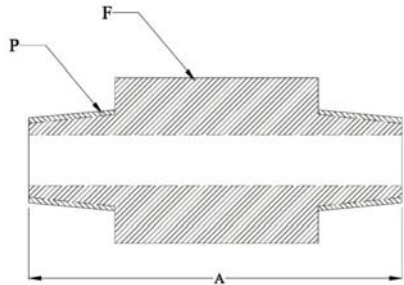

LONG NIPPLE

Pipe Size	Dimensions		
	A	E	F
1/8	100	5.7	10.5
1/4	100	7.8	13.8
3/8	100	10.9	17.3
1/2	100	14.3	21.7
3/4	100	19.4	27.2
1	100	25.0	34.0

Temperature Sensor Technology