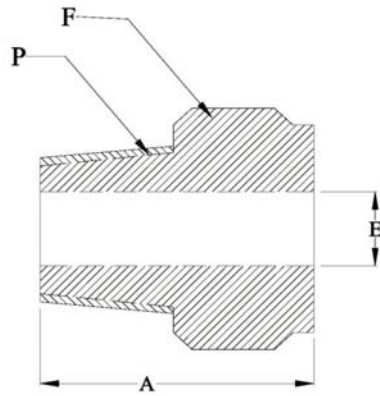

PIPE PLUG

Pipe Size	Dimensions	
	A	F
1/8	18	7/16
1/4	20	9/16
3/8	24	11/16
1/2	30	7/8
3/4	32	1-1/16
1	38	1-3/8

Temperature Sensor Technology