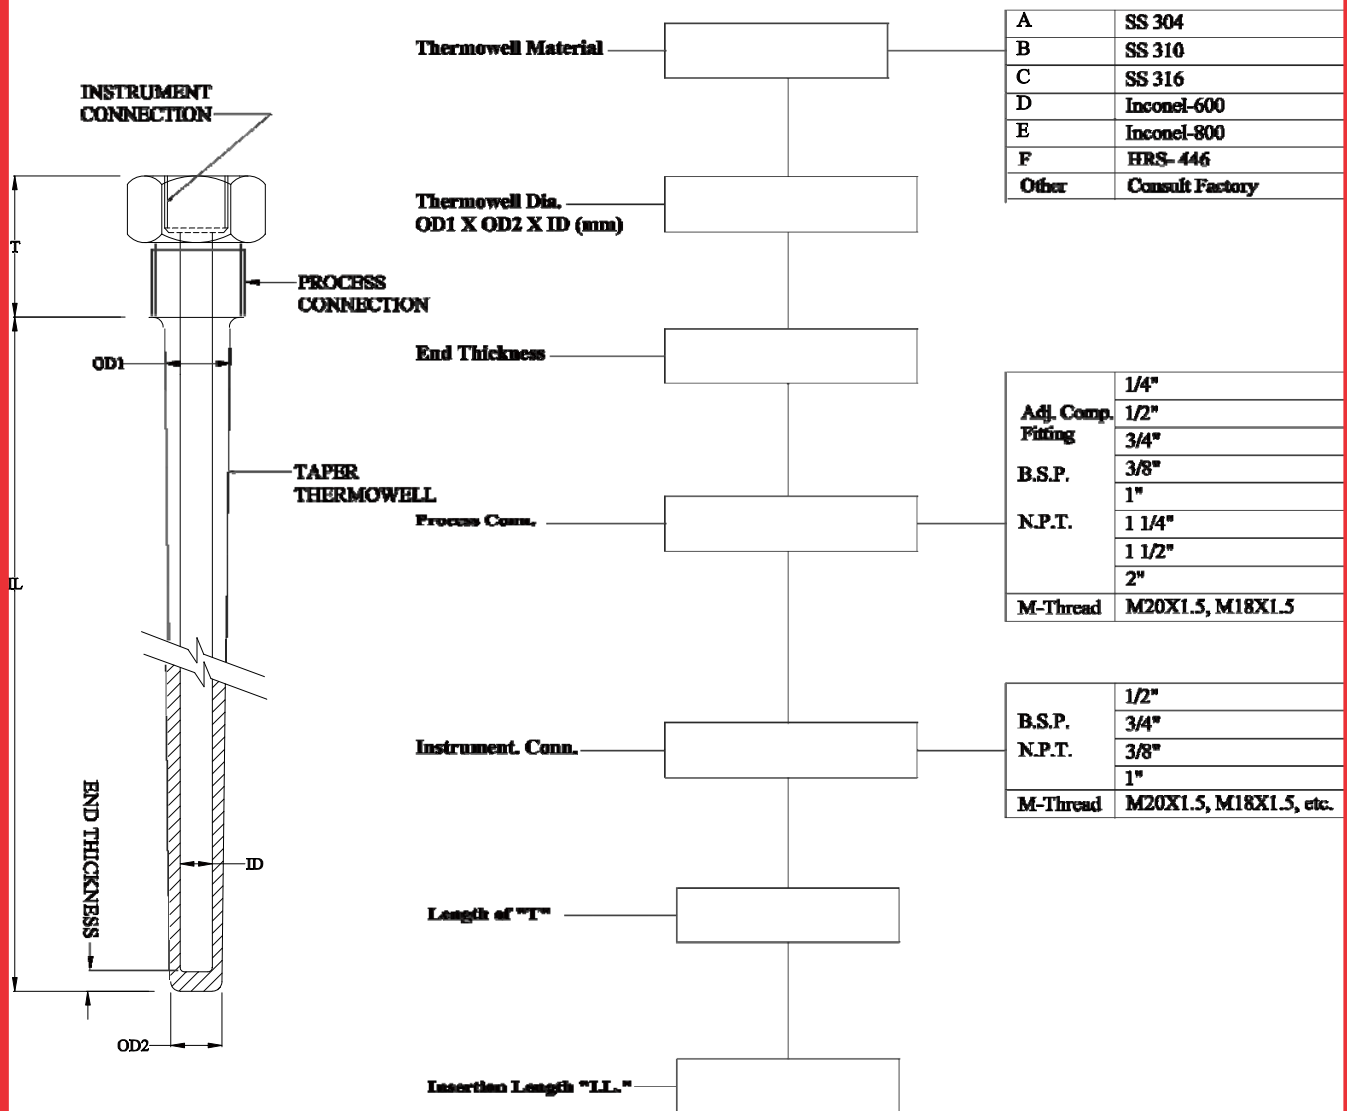

THREADED TAPERED THERMOWELL

Temperature Sensor Technology