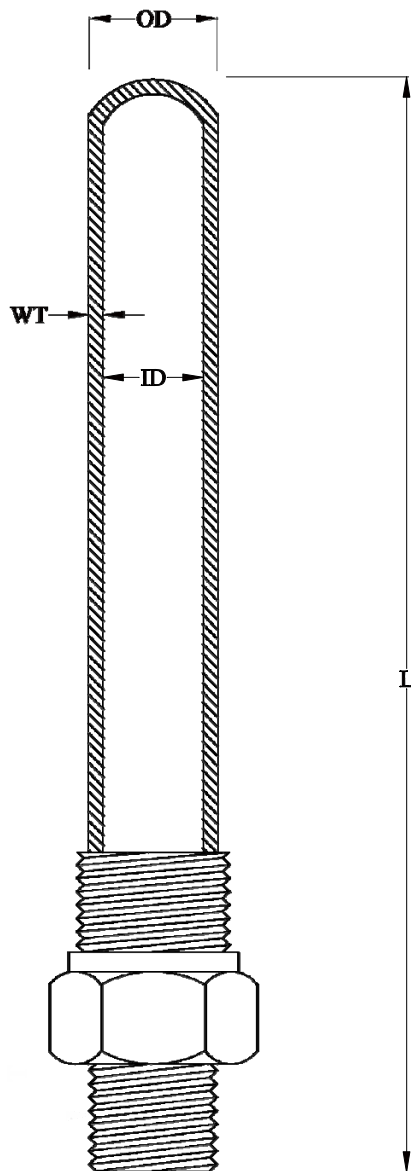

CERAMIC PROTECTING TUBE TYPICAL, MOUNTING FITTING

OD X ID (mm)	Length (mm)
6 X 4	350 to 2300
8 X 5	350 to 2300
10 X 6	350 to 2300
12 X 8	350 to 2300
15 X 6	350 to 2300
15 X 10	350 to 2300
20 X 10	350 to 2300
20 X 15	350 to 2300
24 X 12	350 to 2300
24 X 18	350 to 2300