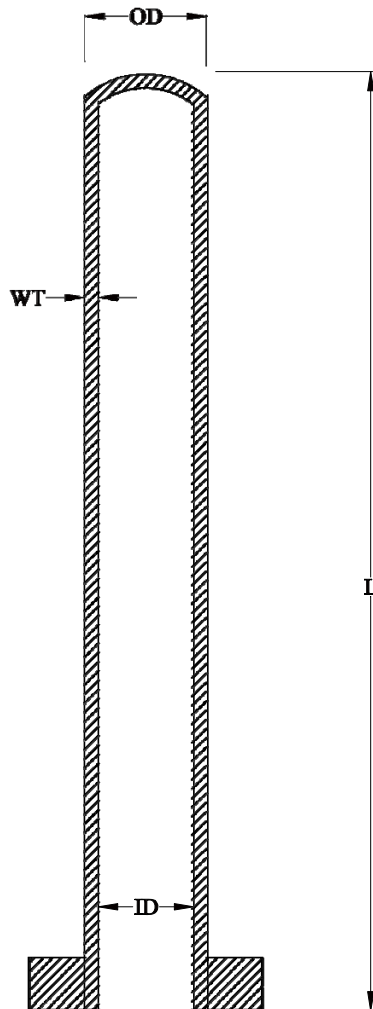

# COLLAR TUBES

OD X ID (mm)	Length (mm)
6 X 4	350 to 2300
8 X 5	350 to 2300
10 X 6	350 to 2300
12 X 8	350 to 2300
15 X 6	350 to 2300
15 X 10	350 to 2300
20 X 10	350 to 2300
20 X 15	350 to 2300
24 X 12	350 to 2300
24 X 18	350 to 2300
30 x 18	
28 x 16	
45 x 25	

## Temperature Sensor Technology